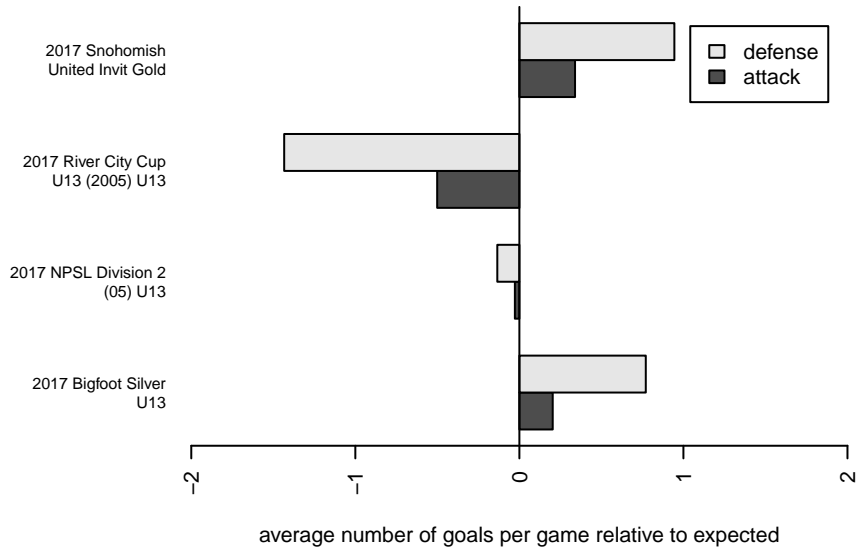

Sky River SC Fierce G05

Sky River SC
 Monroe, WA
 G05 total strength=629
 attack=0.42 defense=0.73
 fall league = NPSL Div 2 (05) U13

alt names used:
 SKY RIVER FIERCE
 SKY RIVER FIERCE (WA)
 SKY RIVER FIERCE (WA)
 Sky River Select Newhouse

Venues played:
 2017 Snohomish United Invit Gold
 2017 River City Cup U13 (2005) U13
 2017 Bigfoot Silver U13
 2017 NPSL Division 2 (05) U13

Sky River SC Fierce G05
 Dots are actual minus expected GF (blue circles) and GA (red triangles).
 Blue line is smoothed change in attack strength. Red is smoothed change in defense strength.

**attack and defense variance (black dot)
relative to other teams
and top 10 in region**

**attack and defense rating
relative to others at age
and all opponents in last 13 months**

Performance relative to 13 month average