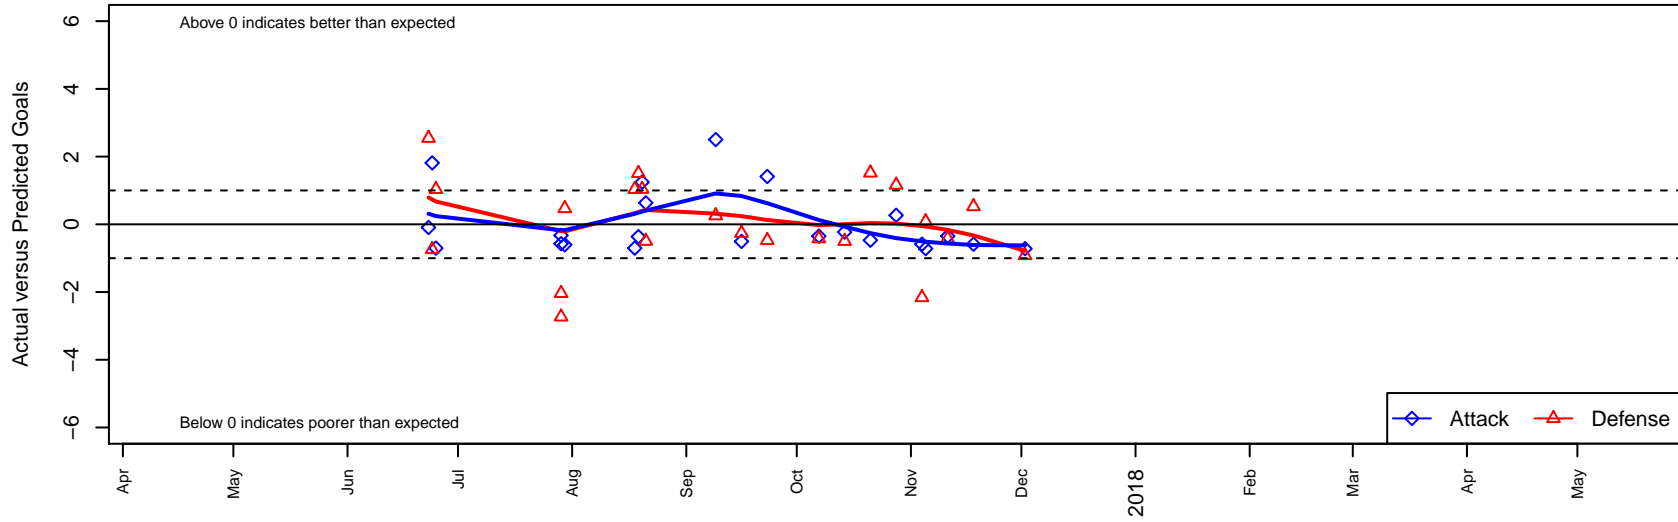

Sky River SC Fierce G05

Sky River SC
 Monroe, WA
 G05 total strength=629
 attack=0.42 defense=0.73
 fall league = NPSL Div 2 (05) U13

alt names used:
 SKY RIVER FIERCE
 SKY RIVER FIERCE (WA)
 SKY RIVER FIERCE (WA)
 Sky River Select Newhouse

Venues played:
 2017 Snohomish United Invit Gold
 2017 River City Cup U13 (2005) U13
 2017 Bigfoot Silver U13
 2017 NPSL Division 2 (05) U13

Sky River SC Fierce G05
 Dots are actual minus expected GF (blue circles) and GA (red triangles).
 Blue line is smoothed change in attack strength. Red is smoothed change in defense strength.

**attack and defense variance (black dot)
relative to other teams
and top 10 in region**

**attack and defense rating
relative to others at age
and all opponents in last 13 months**

Performance relative to 13 month average