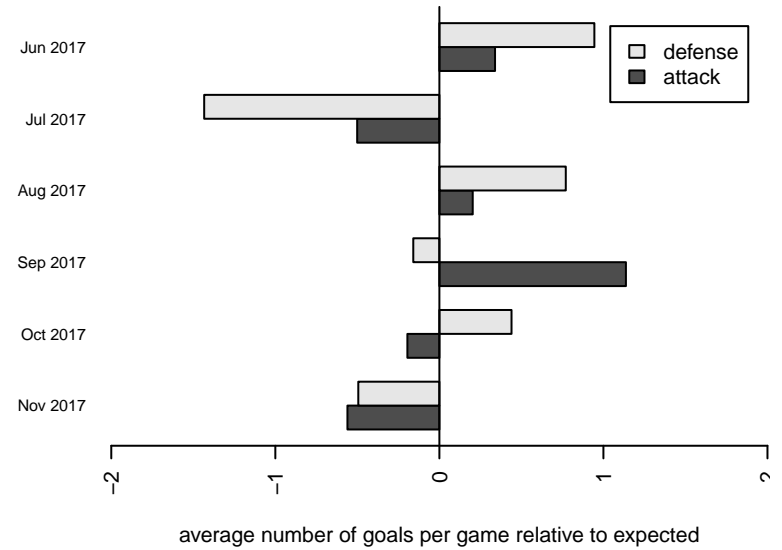

Performance relative to 13 month average