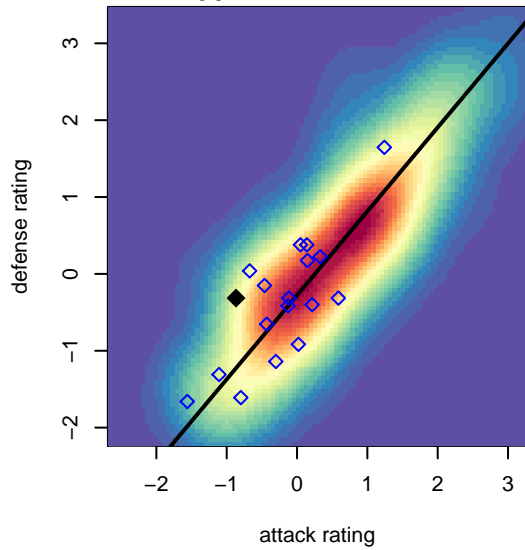

Sky River SC Fierce G05

Sky River SC
 Monroe, WA
 G05 total strength=629
 attack=0.42 defense=0.73
 fall league = NPSL Div 2 (05) U13

alt names used:
 SKY RIVER FIERCE
 SKY RIVER FIERCE (WA)
 SKY RIVER FIERCE (WA)
 Sky River Select Newhouse

Venues played:
 2017 Snohomish United Invit Gold
 2017 River City Cup U13 (2005) U13
 2017 Bigfoot Silver U13
 2017 NPSL Division 2 (05) U13

Sky River SC Fierce G05
 Dots are actual minus expected GF (blue circles) and GA (red triangles).
 Blue line is smoothed change in attack strength. Red is smoothed change in defense strength.

**attack and defense variance (black dot)
relative to other teams
and top 10 in region**

**attack and defense rating
relative to others at age
and all opponents in last 13 months**

Performance relative to 13 month average