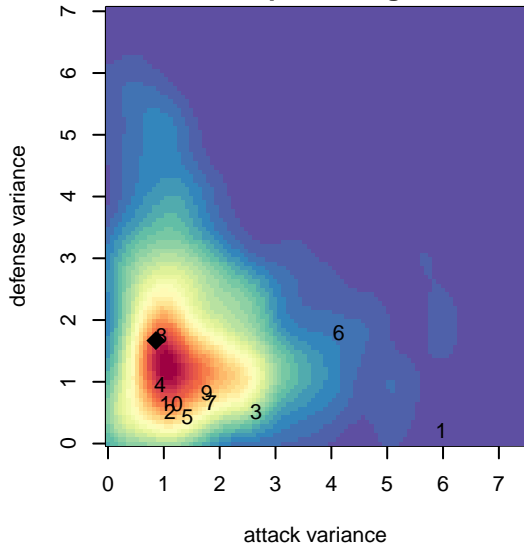

Sky River SC Fierce G05

Sky River SC
 Monroe, WA
 G05 total strength=629
 attack=0.42 defense=0.73
 fall league = NPSL Div 2 (05) U13

alt names used:
 SKY RIVER FIERCE
 SKY RIVER FIERCE (WA)
 SKY RIVER FIERCE (WA)
 Sky River Select Newhouse

Venues played:
 2017 Snohomish United Invit Gold
 2017 River City Cup U13 (2005) U13
 2017 Bigfoot Silver U13
 2017 NPSL Division 2 (05) U13

Sky River SC Fierce G05
 Dots are actual minus expected GF (blue circles) and GA (red triangles).
 Blue line is smoothed change in attack strength. Red is smoothed change in defense strength.

**attack and defense variance (black dot)
relative to other teams
and top 10 in region**

**attack and defense rating
relative to others at age
and all opponents in last 13 months**

Performance relative to 13 month average