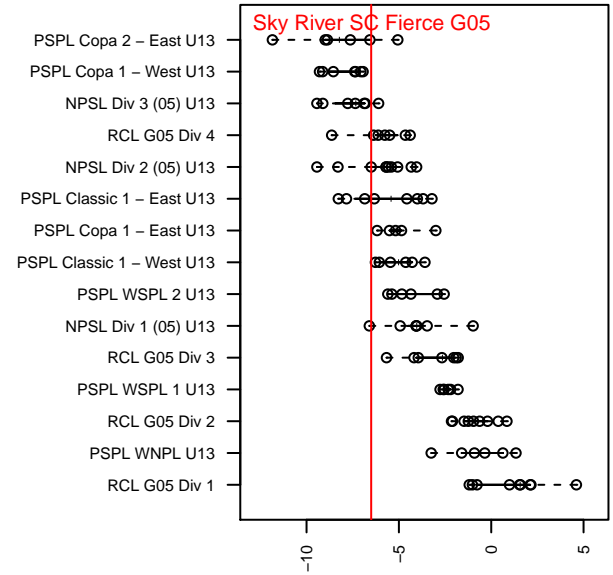

Sky River SC Fierce G05

Sky River SC
 Monroe, WA
 G05 total strength=629
 attack=0.42 defense=0.73
 fall league = NPSL Div 2 (05) U13

alt names used:
 SKY RIVER FIERCE
 SKY RIVER FIERCE (WA)
 SKY RIVER FIERCE (WA)
 Sky River Select Newhouse

Venues played:
 2017 Snohomish United Invit Gold
 2017 River City Cup U13 (2005) U13
 2017 Bigfoot Silver U13
 2017 NPSL Division 2 (05) U13

Sky River SC Fierce G05
 Dots are actual minus expected GF (blue circles) and GA (red triangles).
 Blue line is smoothed change in attack strength. Red is smoothed change in defense strength.

**attack and defense variance (black dot)
relative to other teams
and top 10 in region**

**attack and defense rating
relative to others at age
and all opponents in last 13 months**

Performance relative to 13 month average